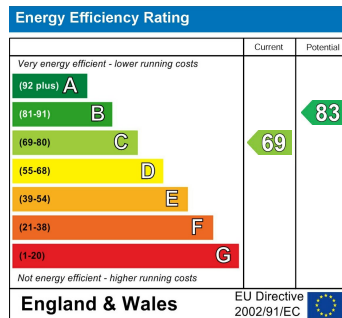

Admin fee: £ inclusive of VAT | Reference Fee: £ inclusive of VAT per application | Inventory Fee may also apply